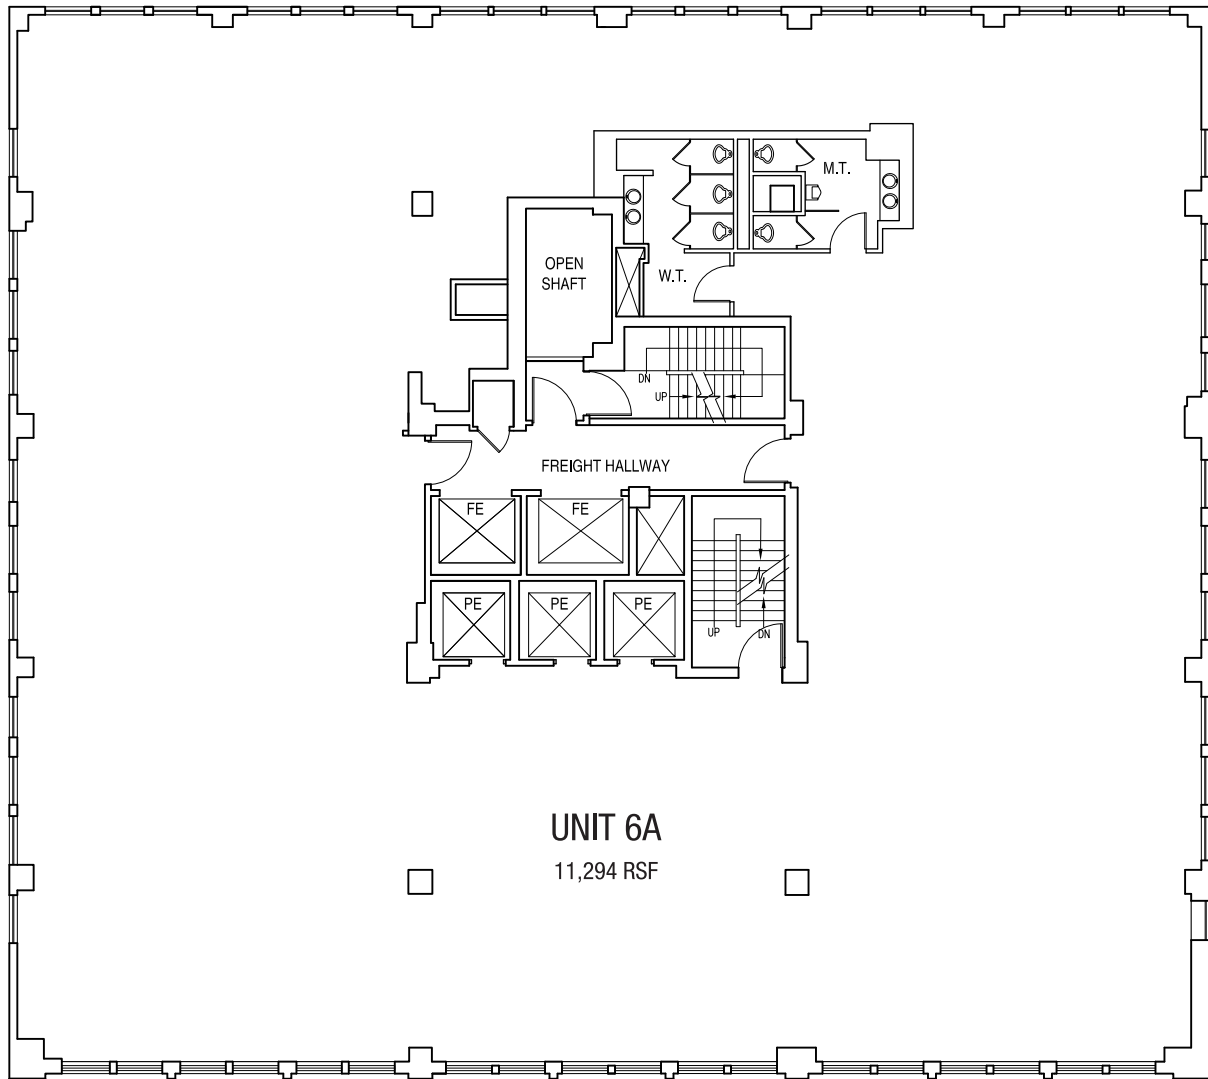

UNIT 6A

11,294 RSF

www.teiofficecondos.com

6TH FLOOR

Full Floor: 11,294 RSF

Brandon Medeiros

(212) 206-6161

bmedeiros@timeequities.com