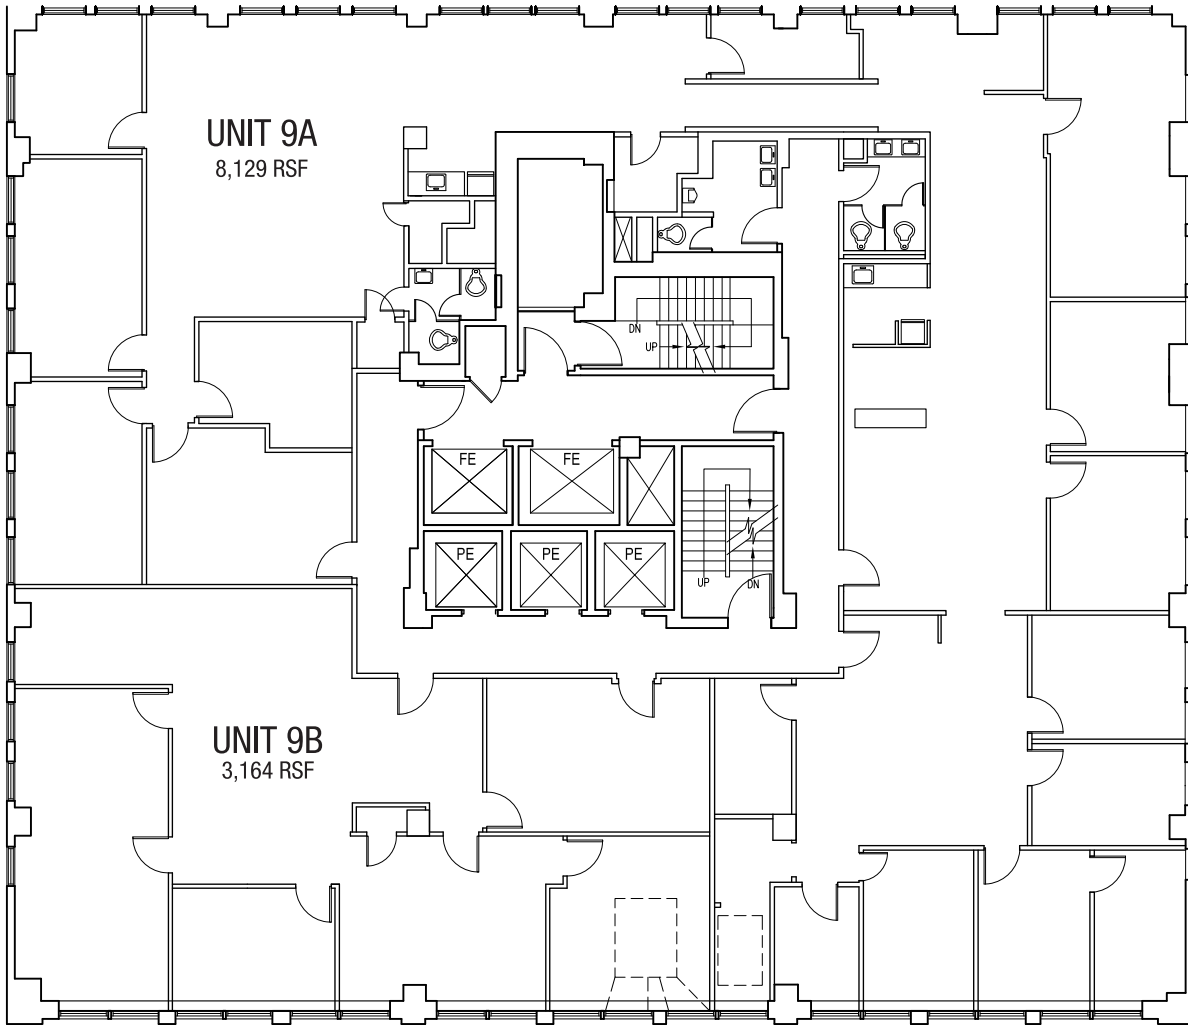

70 West 36th Street
BETWEEN 5TH AND 6TH AVENUES

Office Condominiums For Sale

First class building, Midtown location
Close proximity to Penn Station
Great light and views

Stop Paying Rent, Build Equity, Own Your Future