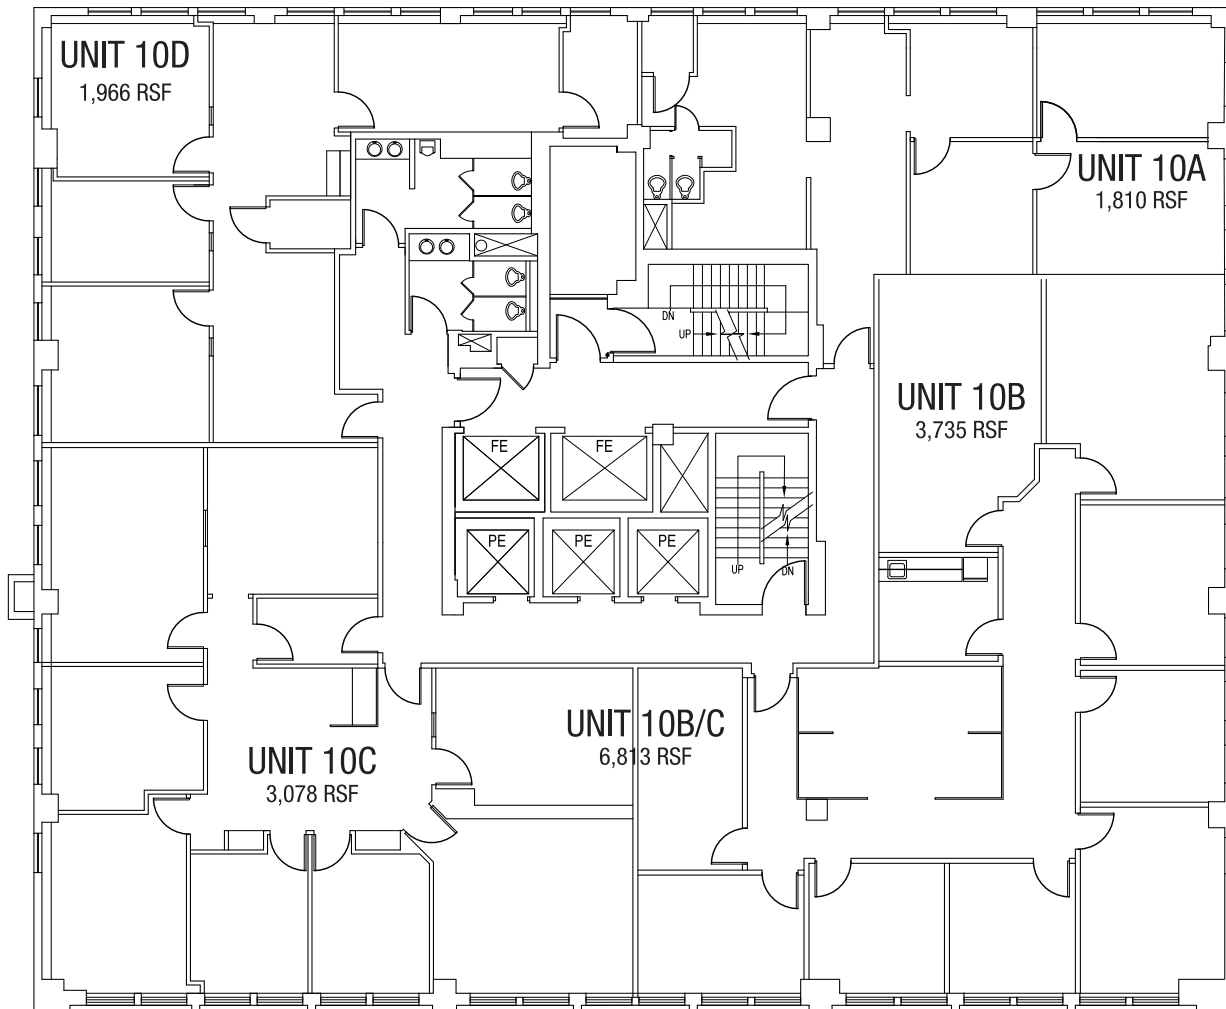

70 West 36th Street
 BETWEEN 5TH AND 6TH AVENUES

Office Condominiums For Sale

First class building, Midtown location
 Close proximity to Penn Station
 Great light and views

Stop Paying Rent, Build Equity, Own Your Future