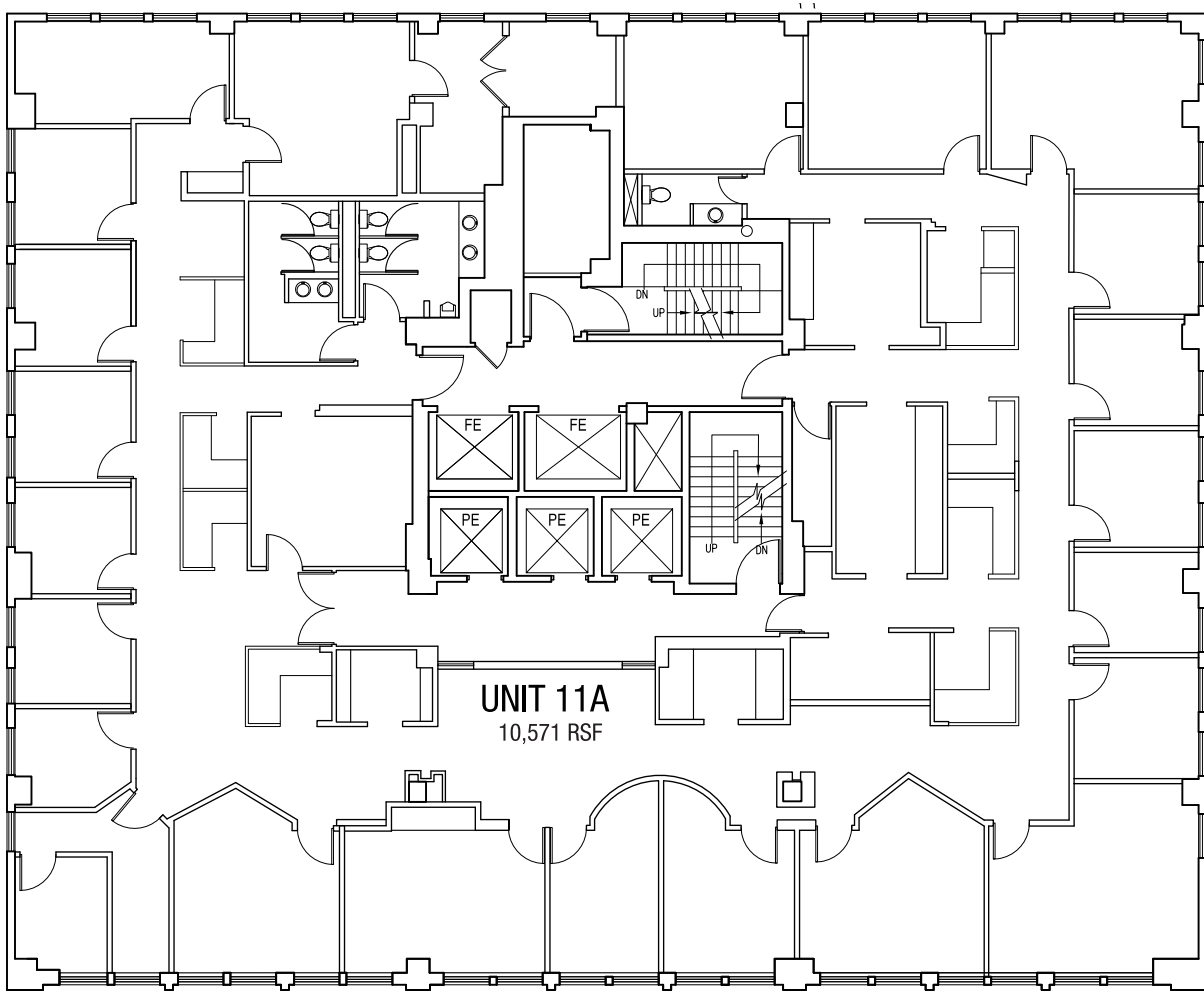

70 West 36th Street
BETWEEN 5TH AND 6TH AVENUES

Office Condominiums For Sale

First class building, Midtown location
Close proximity to Penn Station
Great light and views

Stop Paying Rent, Build Equity, Own Your Future